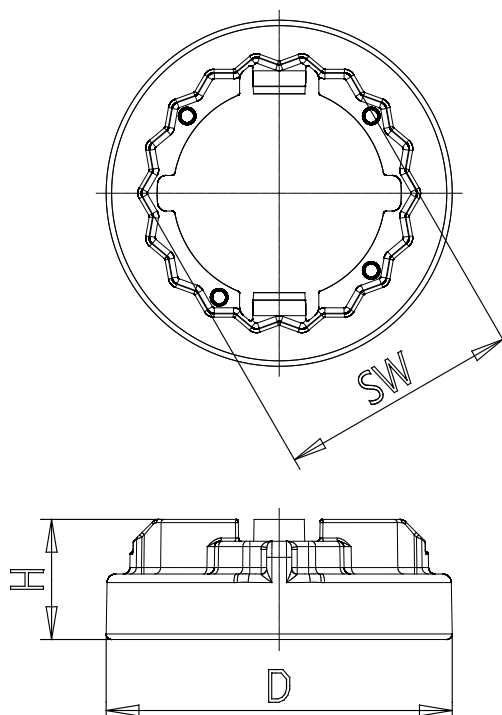

Mod. 9707 - Air brake fittings series 9000

Product code: 9707 28-C1

Datasheet creation date: 10/03/2025 10:45

Check the most updated document online [click here](#)

■ TECHNICAL DATA

Mod.	9707 28-C1
------	------------

Mod. 9707 - Air brake fittings series 9000

Product code: 9707 28-C1

DIMENSIONS

H (mm)	11
D (mm)	35.7
SW (mm)	28