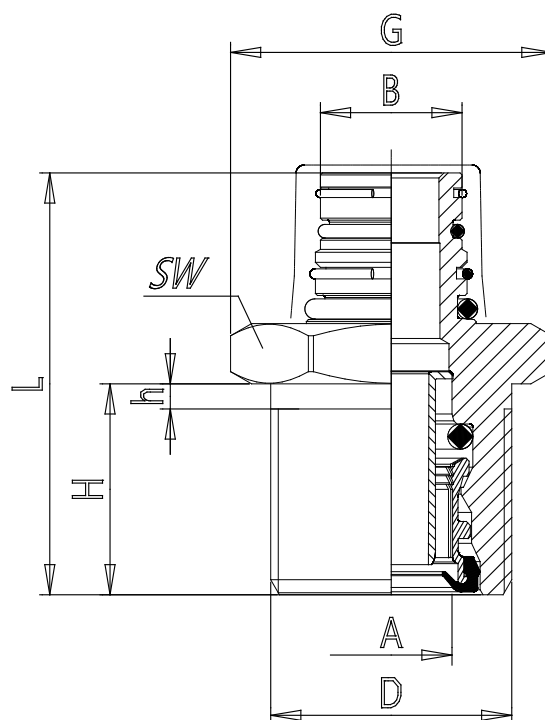

## Mod. 9919 - Air brake fittings series 9000

Product code: 9919 C1-12-M24X1,5/1

Datasheet creation date: 10/03/2025 09:01

Check the most updated document online [click here](#)

### TECHNICAL DATA

Mod.	9919 C1-12-M24X1,5/1
------	----------------------

## Mod. 9919 - Air brake fittings series 9000

Product code: 9919 C1-12-M24X1,5/1

### DIMENSIONS

<b>A</b>	12x1.5
<b>B</b>	C1
<b>D (mm)</b>	M24x1.5
<b>G (mm)</b>	32
<b>H (mm)</b>	21
<b>h (mm)</b>	2.5
<b>L (mm)</b>	42
<b>SW (mm)</b>	28
<b>Weight (g)</b>	90