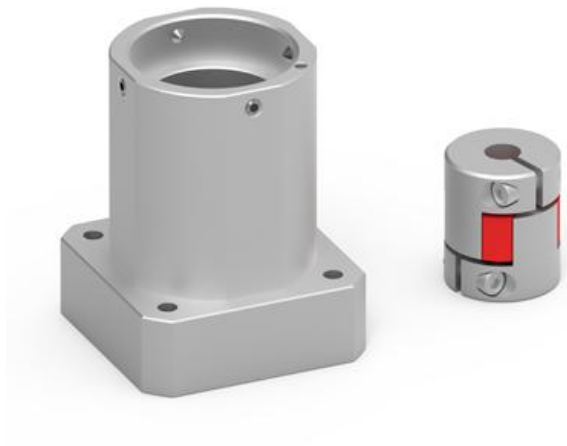

## Kit for axial connection - Mod. AM 3E

Product code: AM-3E-20-0017

Datasheet creation date: 07/03/2025 15:38

Check the most updated document online [click here](#)

### TECHNICAL DATA

<b>Mod.</b>	AM-3E-20-0017
<b>Motor</b>	MTS-17-...
<b>Protection</b>	IP40
<b>Weight (g)</b>	127

## Kit for axial connection - Mod. AM 3E

Product code: AM-3E-20-0017

### DIMENSIONS

<b>C (mm)</b>	22.0
<b>DM (mm)</b>	5.0
<b>TF (mm)</b>	31.00
<b>MxD</b>	Ø3.5x14.5
<b>MX</b>	3.5
<b>DX</b>	14.5
<b>PF (mm)</b>	5
<b>F (mm)</b>	42.0
<b>LS (mm)</b>	24
<b>XW (mm)</b>	53
<b>Nominal torque (Nm)</b>	5
<b>Maximum torque (Nm)</b>	10
<b>J (kgmm<sup>2</sup>)</b>	0.85