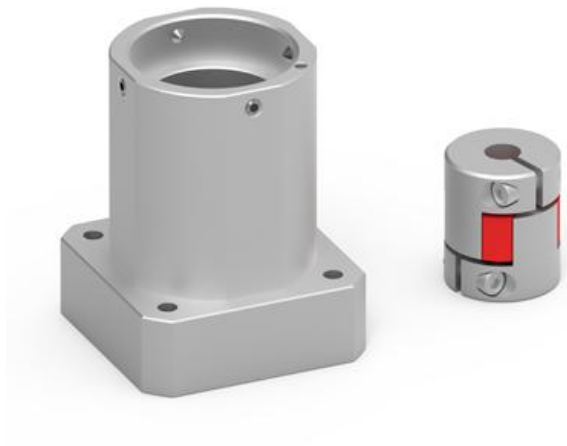

## Kit for axial connection - Mod. AM 3E

Product code: AM-3E-32-0024

Datasheet creation date: 07/03/2025 15:38

Check the most updated document online [click here](#)

### TECHNICAL DATA

<b>Mod.</b>	AM-3E-32-0024
<b>Motor</b>	MTS-24-...
<b>Protection</b>	IP40
<b>Weight (g)</b>	152

## Kit for axial connection - Mod. AM 3E

Product code: AM-3E-32-0024