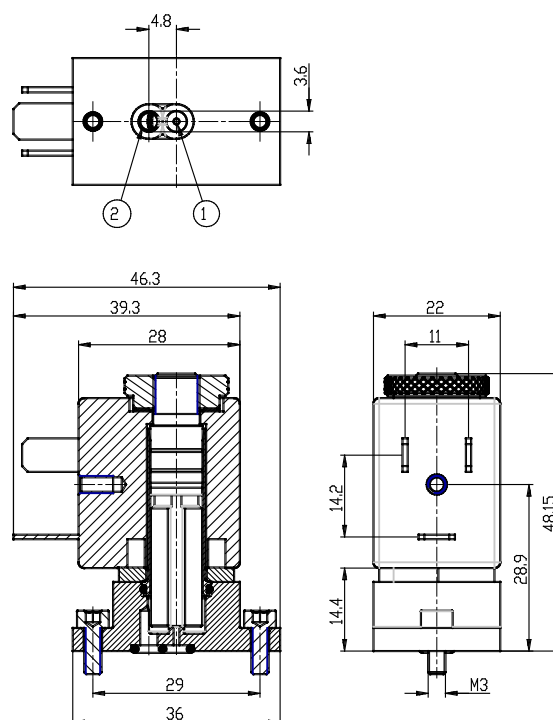

Proportional valve- 22mm - Series AP

Product code: AP-7215-NR2-U712

Datasheet creation date: 10/03/2025 11:08

Check the most updated document online [click here](#)

TECHNICAL DATA

Series	AP
Body	7= size 22mm
Number of ways	2= 2way
Function	1= NC
Connection	5 = lower flanged body
Nominal diameter (mm)	N= Ø 2 mm
Seals material	R= NBR
Body material	2= BRASS
Encapsulating material	U= PET
Dimensions of the solenoid (mm)	7= 22x22 DIN 43650 B
Solenoid voltage (V DC)	12= 12 V DC 6.5W
Coil orientation	= fastons opposite pneumatic doors, same output side
Version	= uncertified version
Kv (l/min)	1.700
Max pressure (bar)	5.000
Max flow (Nl/min)	135.000

Proportional valve- 22mm - Series AP

Product code: AP-7215-NR2-U712

DIMENSIONS

Series	AP
Body	7= size 22mm
Number of ways	2= 2way
Function	1= NC
Connection	5 = lower flanged body
Nominal diameter (mm)	N= Ø 2 mm
Seals material	R= NBR
Body material	2= BRASS
Encapsulating material	U= PET
Dimensions of the solenoid (mm)	7= 22x22 DIN 43650 B
Solenoid voltage (V DC)	12= 12 V DC 6.5W
Coil orientation	= fastons opposite pneumatic doors, same output side
Version	= uncertified version
Kv (l/min)	1.700
Max pressure (bar)	5.000
Max flow (Nl/min)	135.000