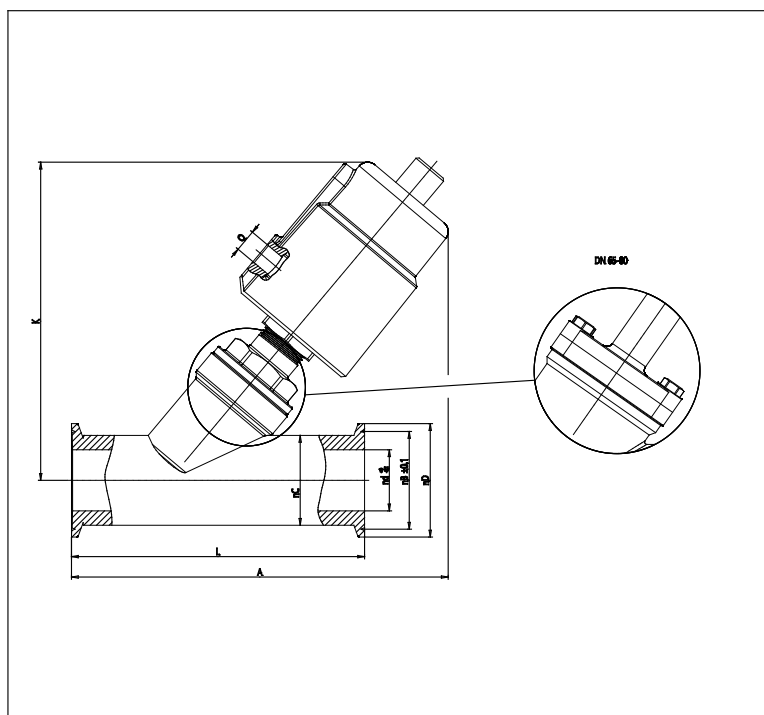

Series ASX angle seat valve - tri-clamp - Series ASX

Product code: ASX21-W015K7-05012

Datasheet creation date: 10/03/2025 11:03

Check the most updated document online [click here](#)

TECHNICAL DATA

Series	AS
Actuator	X = metal actuator
Body material	2 = 316 stainless steel
Function	1 = 2/2 NC
Flow direction	W = under seat (antiwater hammer)
Diameter	DN 15
Connection	K7 = tri-clamp ISO 2852
Actuator size (mm)	Ø50 mm
Actuator material	1 = 304 stainless steel
Gaskets	2 = for standard temperature -10 / 180°C
Options	= none

Series ASX angle seat valve - tri-clamp - Series ASX

Product code: ASX21-W015K7-05012

DIMENSIONS

DN	15
C	19
B	27.5
D	15
D2	34.0
A	140
K	126
L	80
Q	1/8"