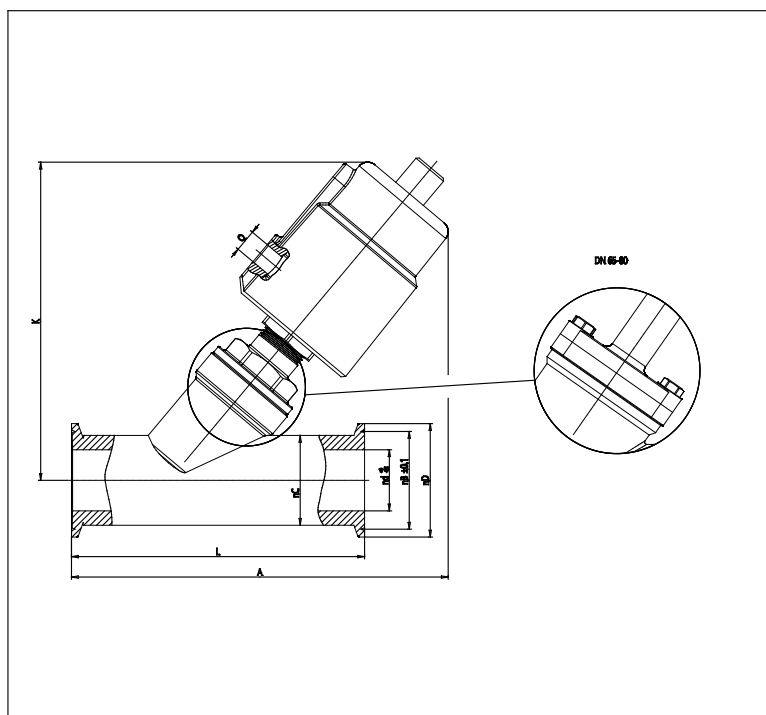

Series ASX angle seat valve - tri-clamp - Series ASX

Product code: ASX21-W025K7-05012

Datasheet creation date: 10/03/2025 11:04

Check the most updated document online [click here](#)

TECHNICAL DATA

Series	AS
Actuator	X = metal actuator
Body material	2 = 316 stainless steel
Function	1 = 2/2 NC
Flow direction	W = under seat (antiwater hammer)
Diameter	DN 25
Connection	K7 = tri-clamp ISO 2852
Actuator size (mm)	Ø50 mm
Actuator material	1 = 304 stainless steel
Gaskets	2 = for standard temperature -10 / 180°C
Options	= none

Series ASX angle seat valve - tri-clamp - Series ASX

Product code: ASX21-W025K7-05012

DIMENSIONS

DN	25
C	32
B	43.5
D	27
D2	50.5
A	165
K	140
L	130
Q	1/8"