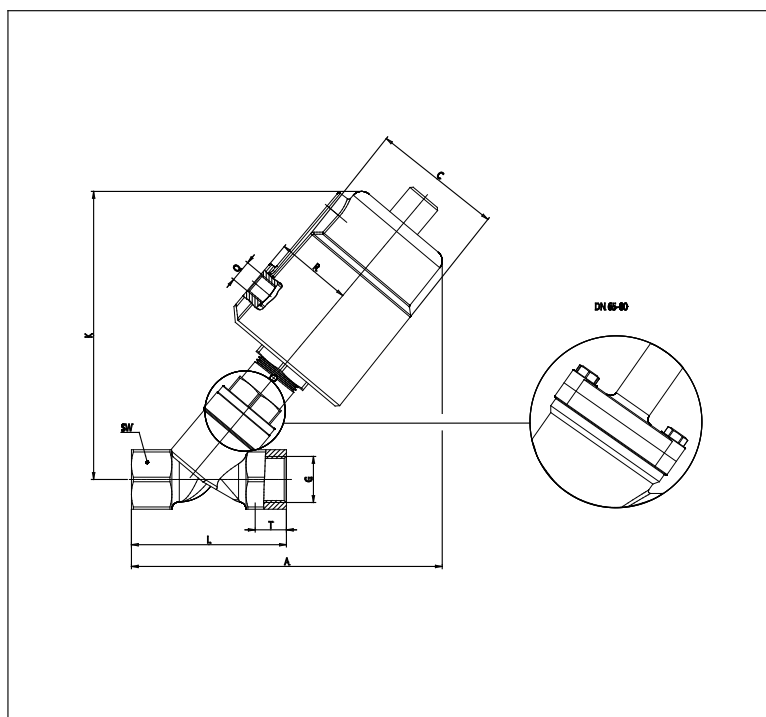

## Series ASX angle seat valve - threaded - Series ASX

Product code: ASX23-W020N1-05012

Datasheet creation date: 10/03/2025 11:04

Check the most updated document online [click here](#)

### TECHNICAL DATA

<b>Series</b>	AS
<b>Actuator</b>	X = metal actuator
<b>Body material</b>	2 = 316 stainless steel
<b>Function</b>	3 = 2/2 Double effect
<b>Flow direction</b>	W = under seat (antiwater hammer)
<b>Diameter</b>	DN 20
<b>Connection</b>	N1 = threaded NPT ASME B1.20.1 Ø50 mm
<b>Actuator material</b>	1 = 304 stainless steel
<b>Gaskets</b>	2 = for standard temperature -10 / 180 ° C
<b>Options</b>	= None

## Series ASX angle seat valve - threaded - Series ASX

Product code: ASX23-W020N1-05012

### DIMENSIONS

	20
<b>G</b>	3/4"
<b>T</b>	16
<b>A</b>	140
<b>L</b>	75
<b>SW</b>	32
<b>C</b>	60.0
<b>R</b>	33
<b>K</b>	132
<b>Q</b>	1/8"