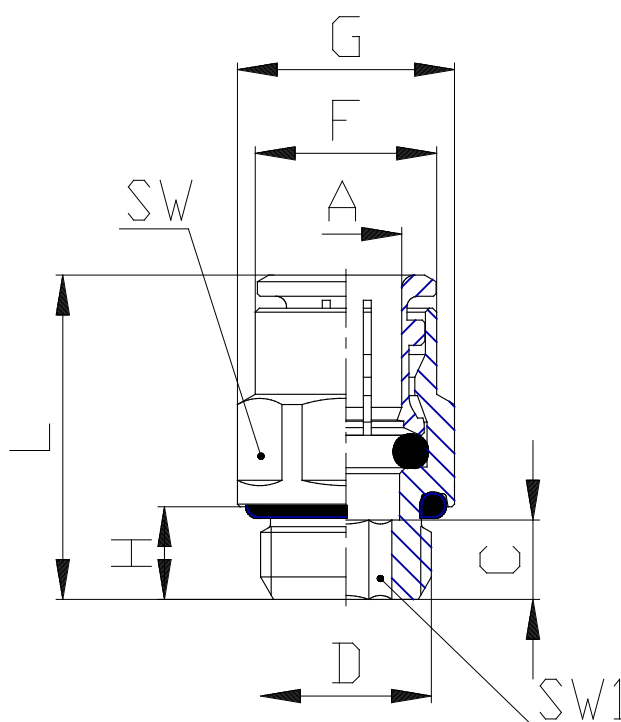

Mod. B6512 - Fittings Series 7000 - Beverage

Product code: B6512 4-1/8

Datasheet creation date: 10/03/2025 02:45

Check the most updated document online [click here](#)

TECHNICAL DATA

| | |
|------|-------------|
| Mod. | B6512 4-1/8 |
|------|-------------|

Mod. B6512 - Fittings Series 7000 - Beverage

Product code: B6512 4-1/8

DIMENSIONS

| | |
|-------------------|------|
| A (mm) | 4 |
| C (mm) | G1/8 |
| F (mm) | 8.8 |
| G (mm) | 13.5 |
| H (mm) | 6 |
| L (mm) | 20.0 |
| SW (mm) | 12 |
| SW1 (mm) | 2.5 |
| Weight (g) | 8 |