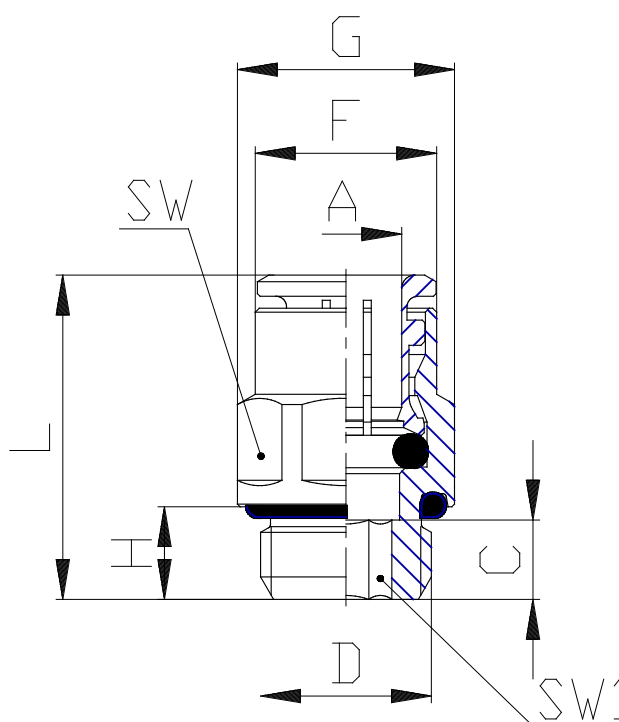

Mod. B6512 - Fittings Series 7000 - Beverage

Product code: B6512 6-1/4

Datasheet creation date: 10/03/2025 02:45

Check the most updated document online [click here](#)

TECHNICAL DATA

Mod.	B6512 6-1/4
------	-------------

Mod. B6512 - Fittings Series 7000 - Beverage

Product code: B6512 6-1/4

DIMENSIONS

A (mm)	6
C (mm)	G1/4
F (mm)	11.7
G (mm)	16.4
H (mm)	7
L (mm)	22.0
SW (mm)	15
SW1 (mm)	4.0
Weight (g)	11