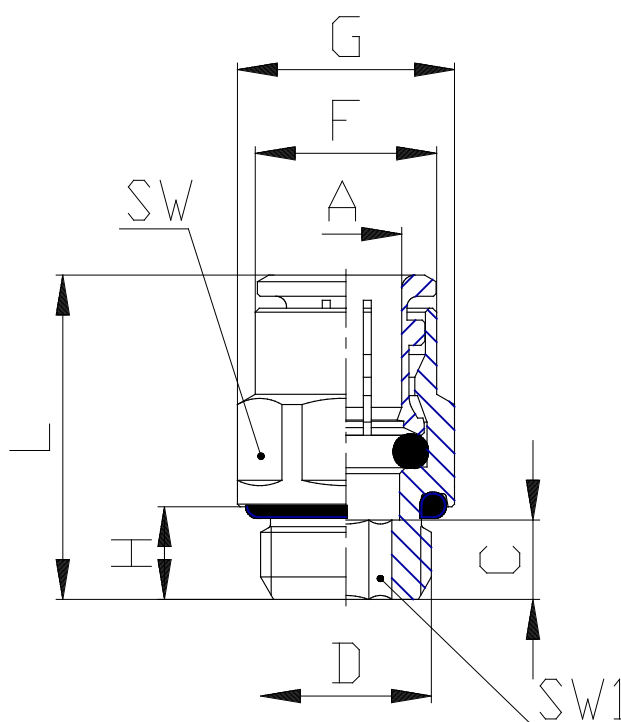

## Mod. B6512 - Fittings Series 7000 - Beverage

Product code: B6512 8-1/8

Datasheet creation date: 10/03/2025 02:45

Check the most updated document online [click here](#)

### TECHNICAL DATA

Mod.	B6512 8-1/8
------	-------------

## Mod. B6512 - Fittings Series 7000 - Beverage

Product code: B6512 8-1/8

### DIMENSIONS

<b>A (mm)</b>	8
<b>C (mm)</b>	G1/8
<b>F (mm)</b>	13.7
<b>G (mm)</b>	15.2
<b>H (mm)</b>	6
<b>L (mm)</b>	26.0
<b>SW (mm)</b>	14
<b>SW1 (mm)</b>	5.0
<b>Weight (g)</b>	12