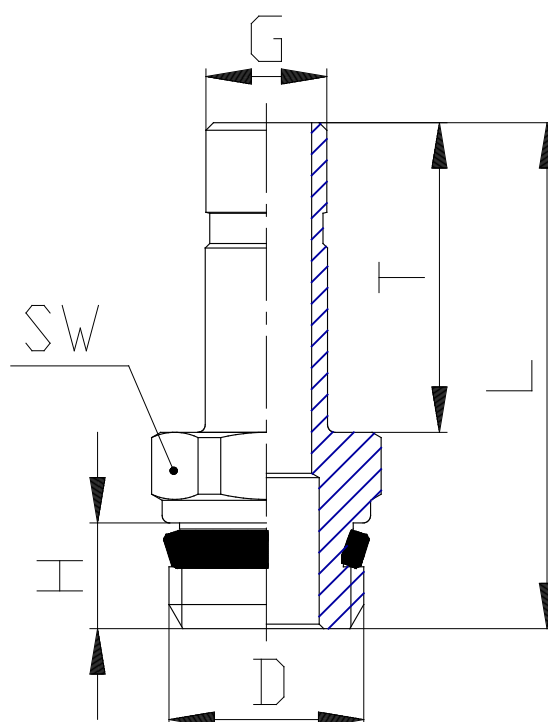

Mod. B6812 - Fittings Series 7000 - Beverage

Product code: B6812 4-1/4

Datasheet creation date: 10/03/2025 02:45

Check the most updated document online [click here](#)

TECHNICAL DATA

Mod.	B6812 4-1/4
------	-------------

Mod. B6812 - Fittings Series 7000 - Beverage

Product code: B6812 4-1/4

DIMENSIONS

G (mm)	4
D	G1/4
H (mm)	7
T (mm)	16.5
L (mm)	30.0
SW (mm)	15
Weight (g)	14