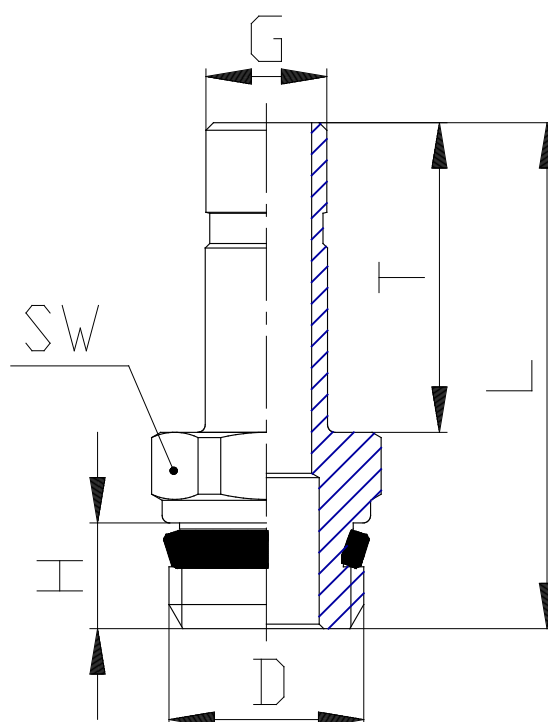

Mod. B6812 - Fittings Series 7000 - Beverage

Product code: B6812 4-1/8

Datasheet creation date: 10/03/2025 02:45

Check the most updated document online [click here](#)

TECHNICAL DATA

| | |
|------|-------------|
| Mod. | B6812 4-1/8 |
|------|-------------|

Mod. B6812 - Fittings Series 7000 - Beverage

Product code: B6812 4-1/8

DIMENSIONS

| | |
|-------------------|------|
| G (mm) | 4 |
| D | G1/8 |
| H (mm) | 6 |
| T (mm) | 16.5 |
| L (mm) | 29.0 |
| SW (mm) | 12 |
| Weight (g) | 9 |