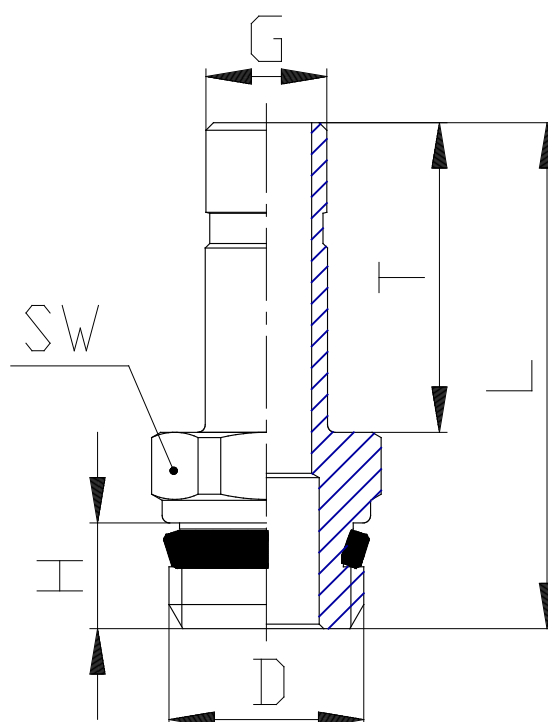

Mod. B6812 - Fittings Series 7000 - Beverage

Product code: B6812 6-1/4

Datasheet creation date: 10/03/2025 02:45

Check the most updated document online [click here](#)

TECHNICAL DATA

Mod.	B6812 6-1/4
------	-------------

Mod. B6812 - Fittings Series 7000 - Beverage

Product code: B6812 6-1/4

DIMENSIONS

G (mm)	6
D	G1/4
H (mm)	7
T (mm)	18.0
L (mm)	31.5
SW (mm)	15
Weight (g)	14.5