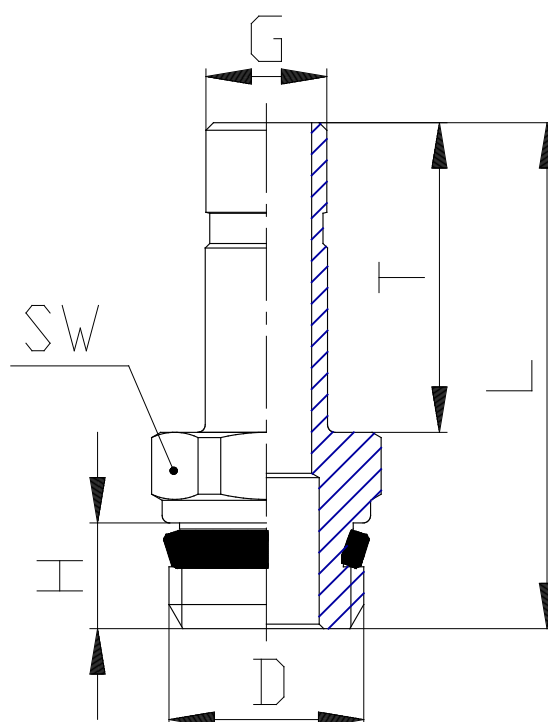

Mod. B6812 - Fittings Series 7000 - Beverage

Product code: B6812 6-1/8

Datasheet creation date: 10/03/2025 02:45

Check the most updated document online [click here](#)

TECHNICAL DATA

Mod.	B6812 6-1/8
------	-------------

Mod. B6812 - Fittings Series 7000 - Beverage

Product code: B6812 6-1/8

DIMENSIONS

G (mm)	6
D	G1/8
H (mm)	6
T (mm)	18.0
L (mm)	30.5
SW (mm)	12
Weight (g)	10