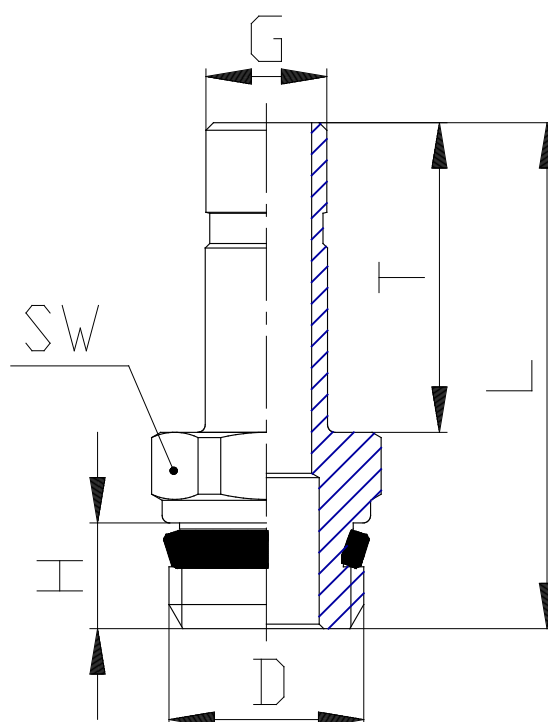

Mod. B6812 - Fittings Series 7000 - Beverage

Product code: B6812 8-1/4

Datasheet creation date: 10/03/2025 02:45

Check the most updated document online [click here](#)

TECHNICAL DATA

Mod.	B6812 8-1/4
------	-------------

Mod. B6812 - Fittings Series 7000 - Beverage

Product code: B6812 8-1/4

DIMENSIONS

G (mm)	8
D	G1/4
H (mm)	7
T (mm)	20.5
L (mm)	34.0
SW (mm)	15
Weight (g)	16.5