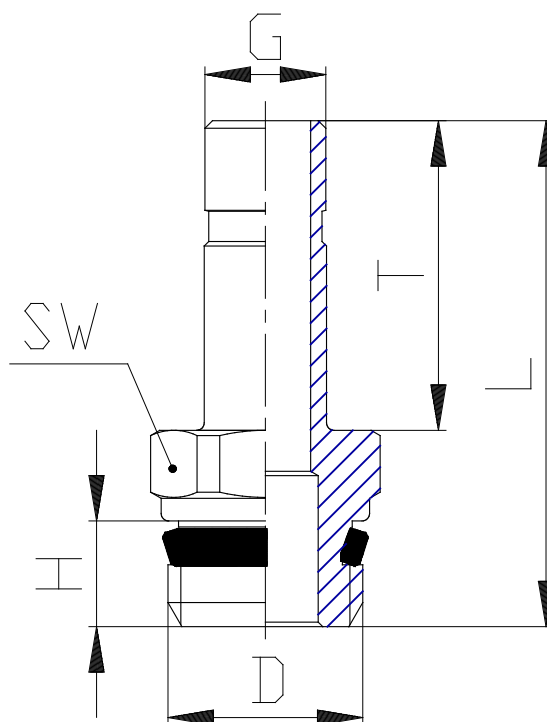

Mod. B6812 - Fittings Series 7000 - Beverage

Product code: B6812 8-1/8

Datasheet creation date: 10/03/2025 02:45

Check the most updated document online [click here](#)

TECHNICAL DATA

| | |
|------|-------------|
| Mod. | B6812 8-1/8 |
|------|-------------|

Mod. B6812 - Fittings Series 7000 - Beverage

Product code: B6812 8-1/8

DIMENSIONS

| | |
|-------------------|------|
| G (mm) | 8 |
| D | G1/8 |
| H (mm) | 6 |
| T (mm) | 20.5 |
| L (mm) | 33.0 |
| SW (mm) | 12 |
| Weight (g) | 12 |