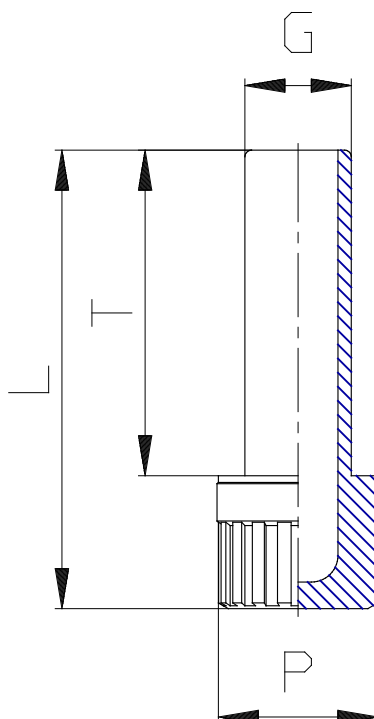

Mod. B6900 - Fittings Series 7000 - Beverage

Product code: B6900 6

Datasheet creation date: 10/03/2025 02:45

Check the most updated document online [click here](#)

■ TECHNICAL DATA

Mod. B6900 - Fittings Series 7000 - Beverage

Product code: B6900 6

DIMENSIONS

G (mm)	6
L (mm)	31.5
P (mm)	8
T (mm)	22.5
Weight (g)	1