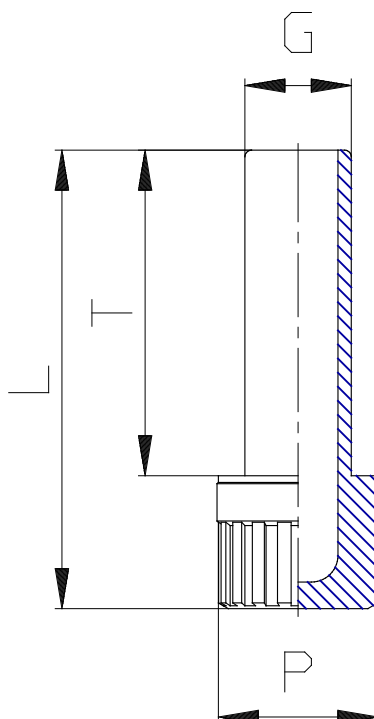

Mod. B6900 - Fittings Series 7000 - Beverage

Product code: B6900 8

Datasheet creation date: 10/03/2025 02:45

Check the most updated document online [click here](#)

■ TECHNICAL DATA

Mod. B6900 - Fittings Series 7000 - Beverage

Product code: B6900 8

DIMENSIONS

G (mm)	8
L (mm)	34.5
P (mm)	12
T (mm)	24.5
Weight (g)	2