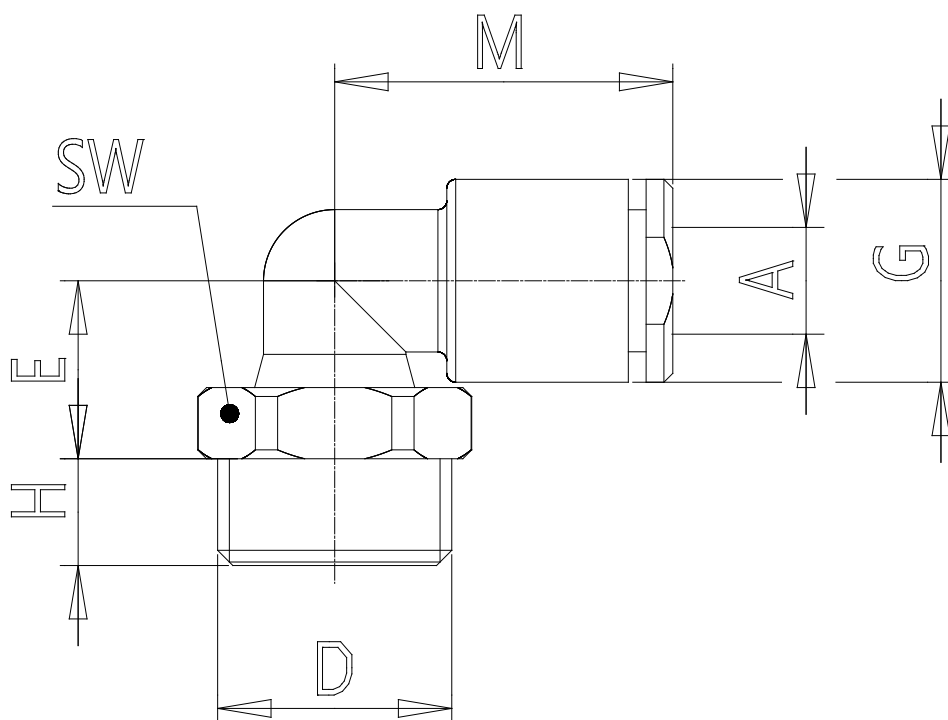

Mod. B7522 - Fittings Series 7000 - Beverage

Product code: B7522 4-1/4

Datasheet creation date: 10/03/2025 02:44

Check the most updated document online [click here](#)

■ TECHNICAL DATA

Mod.	B7522 4-1/4
------	-------------

Mod. B7522 - Fittings Series 7000 - Beverage

Product code: B7522 4-1/4

DIMENSIONS

A (mm)	4
D	G1/4
E (mm)	9.0
G (mm)	9.2
H (mm)	6
M (mm)	17.0
SW (mm)	14
Weight (g)	10