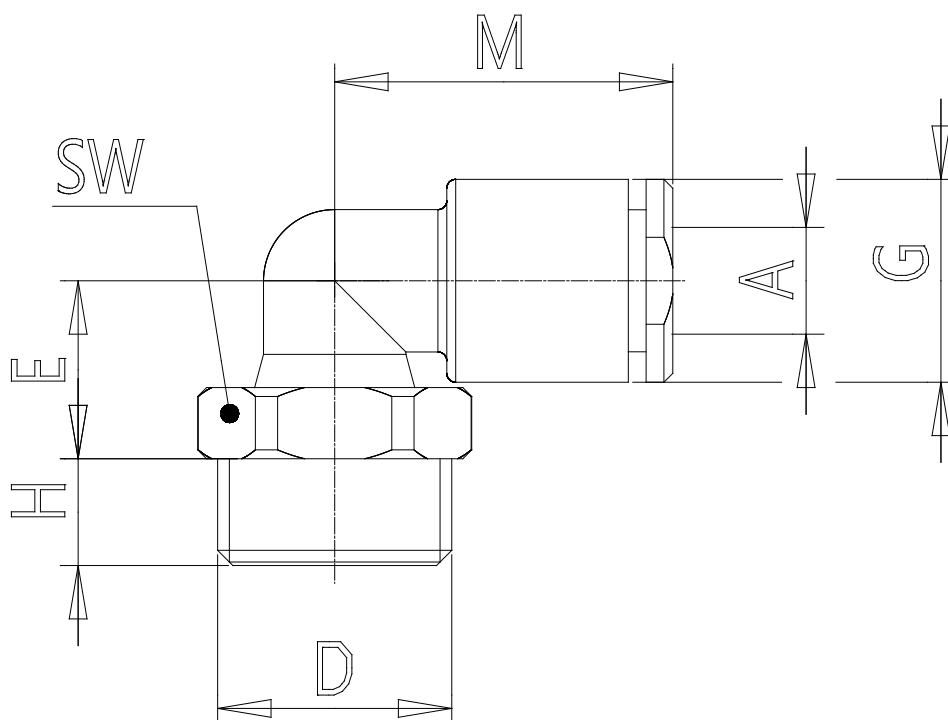

Mod. B7522 - Fittings Series 7000 - Beverage

Product code: B7522 6-1/4

Datasheet creation date: 10/03/2025 02:44

Check the most updated document online [click here](#)

TECHNICAL DATA

Mod.	B7522 6-1/4
------	-------------

Mod. B7522 - Fittings Series 7000 - Beverage

Product code: B7522 6-1/4

DIMENSIONS

A (mm)	6
D	G1/4
E (mm)	10.0
G (mm)	11.4
H (mm)	6
M (mm)	19.0
SW (mm)	14
Weight (g)	11