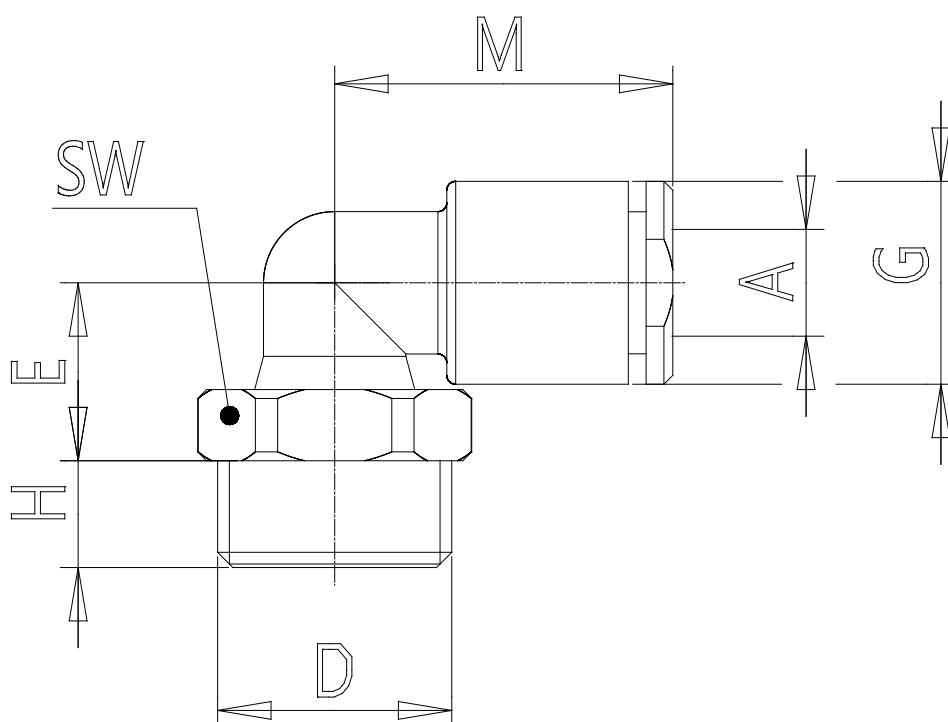

Mod. B7522 - Fittings Series 7000 - Beverage

Product code: B7522 6-1/8

Datasheet creation date: 10/03/2025 02:44

Check the most updated document online [click here](#)

■ TECHNICAL DATA

Mod.	B7522 6-1/8
------	-------------

Mod. B7522 - Fittings Series 7000 - Beverage

Product code: B7522 6-1/8

DIMENSIONS

A (mm)	6
D	G1/8
E (mm)	10.0
G (mm)	11.4
H (mm)	5
M (mm)	19.0
SW (mm)	12
Weight (g)	8