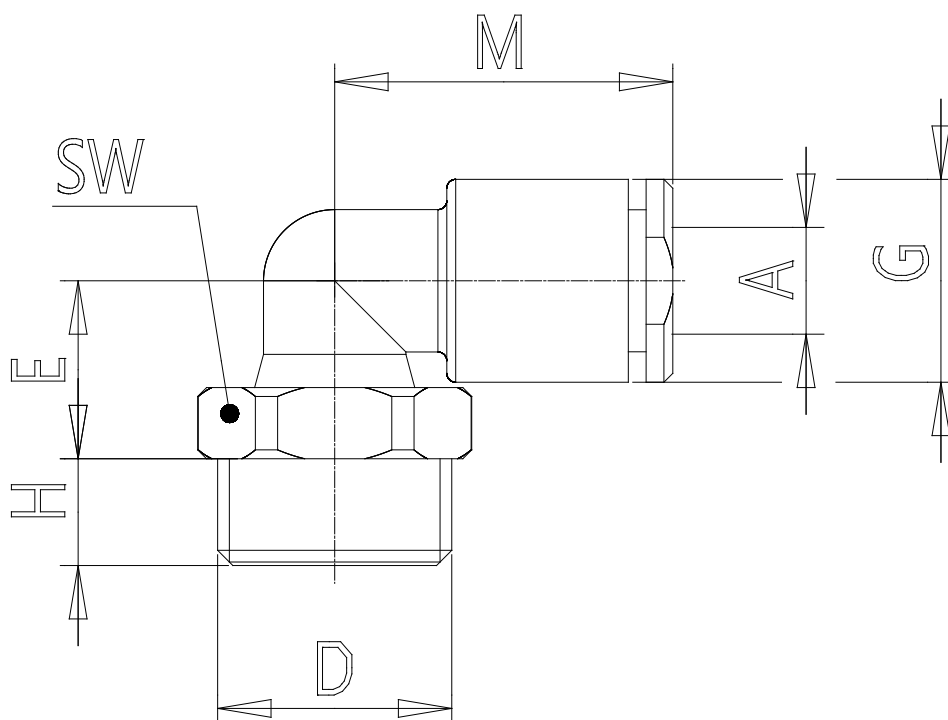

## Mod. B7522 - Fittings Series 7000 - Beverage

Product code: B7522 8-1/4

Datasheet creation date: 10/03/2025 02:44

Check the most updated document online [click here](#)

### TECHNICAL DATA

Mod.	B7522 8-1/4
------	-------------

## Mod. B7522 - Fittings Series 7000 - Beverage

Product code: B7522 8-1/4

### DIMENSIONS

<b>A (mm)</b>	8
<b>D</b>	G1/4
<b>E (mm)</b>	12.0
<b>G (mm)</b>	13.7
<b>H (mm)</b>	6
<b>M (mm)</b>	21.5
<b>SW (mm)</b>	14
<b>Weight (g)</b>	14