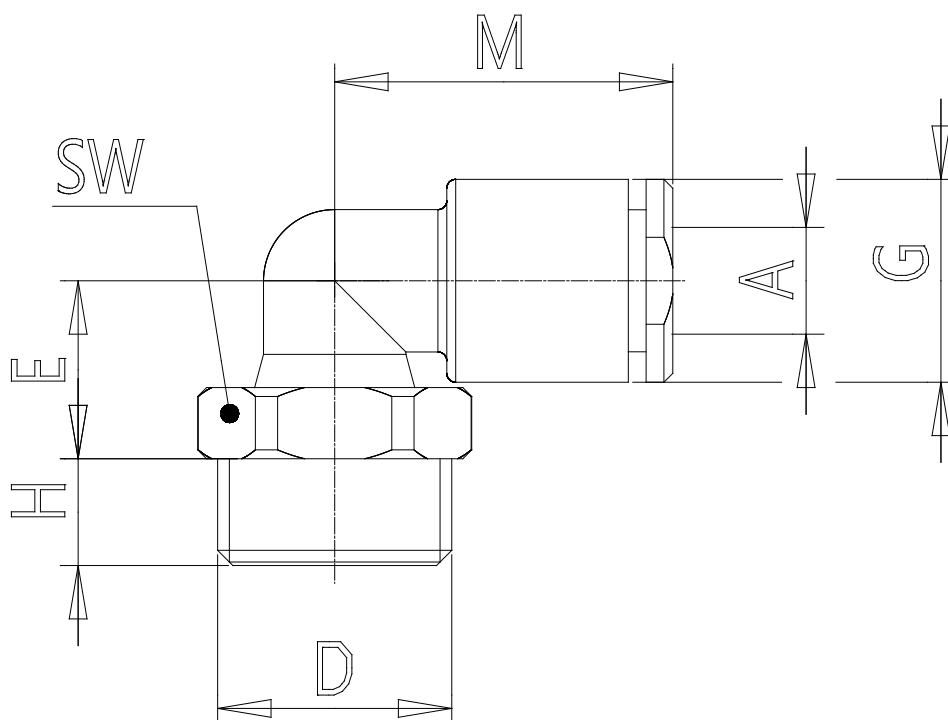

Mod. B7522 - Fittings Series 7000 - Beverage

Product code: B7522 8-1/8

Datasheet creation date: 10/03/2025 02:44

Check the most updated document online [click here](#)

TECHNICAL DATA

Mod.	B7522 8-1/8
------	-------------

Mod. B7522 - Fittings Series 7000 - Beverage

Product code: B7522 8-1/8

DIMENSIONS

A (mm)	8
D	G1/8
E (mm)	13.5
G (mm)	13.7
H (mm)	5
M (mm)	21.5
SW (mm)	12
Weight (g)	11