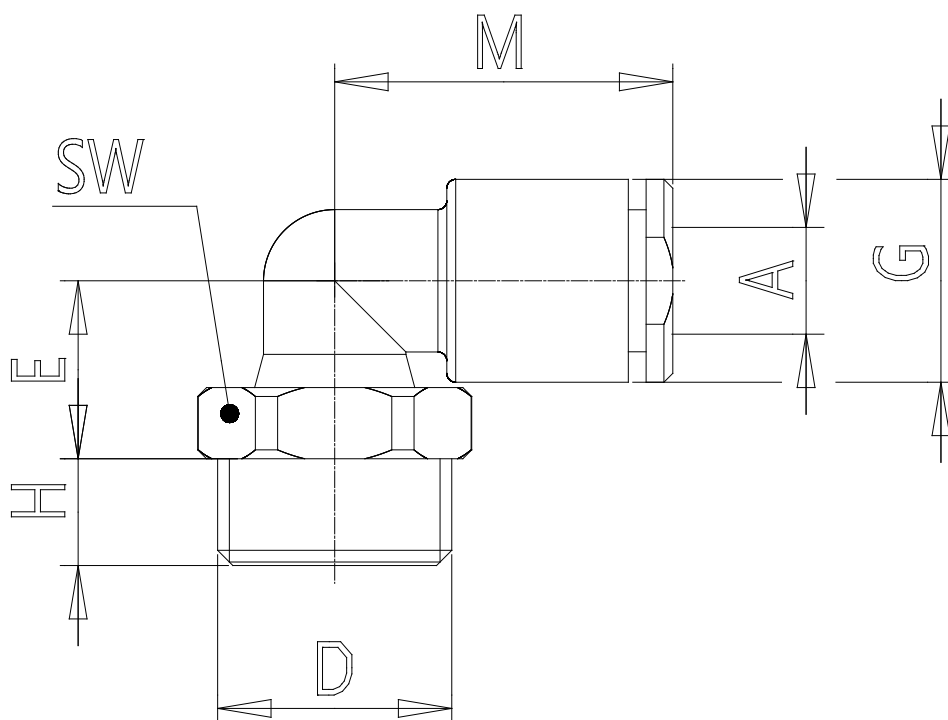

Mod. B7522 - Fittings Series 7000 - Beverage

Product code: B7522 8-3/8

Datasheet creation date: 10/03/2025 02:44

Check the most updated document online [click here](#)

TECHNICAL DATA

Mod.	B7522 8-3/8
------	-------------

Mod. B7522 - Fittings Series 7000 - Beverage

Product code: B7522 8-3/8

DIMENSIONS

A (mm)	8
D	G3/8
E (mm)	12.0
G (mm)	13.7
H (mm)	7
M (mm)	21.5
SW (mm)	19
Weight (g)	19