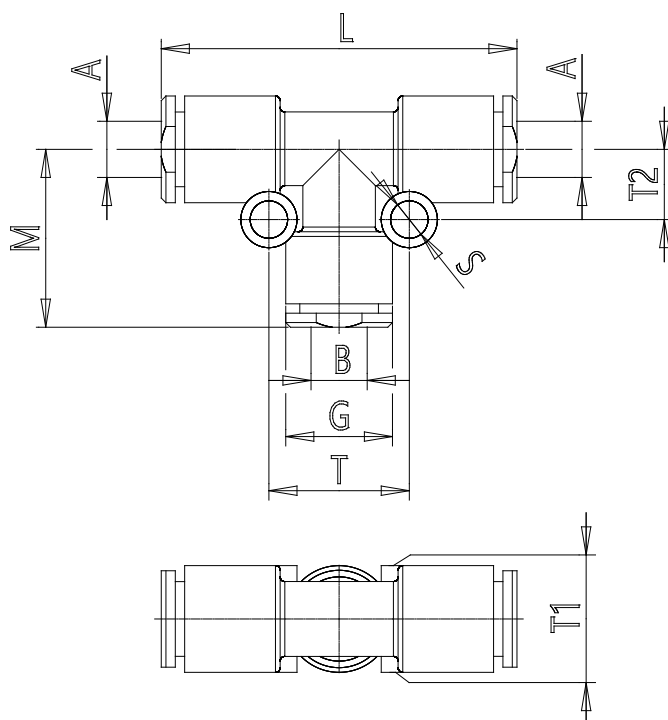

Mod. B7540 - Fittings Series 7000 - Beverage

Product code: B7540 4

Datasheet creation date: 10/03/2025 02:44

Check the most updated document online [click here](#)

■ TECHNICAL DATA

Mod.	B7540 4
------	---------

Mod. B7540 - Fittings Series 7000 - Beverage

Product code: B7540 4

DIMENSIONS

A (mm)	4
B (mm)	4
G (mm)	9.2
L (mm)	34
M (mm)	17.0
S (mm)	4
T (mm)	12
T1 (mm)	9.2
T2 (mm)	6.5
Weight (g)	6