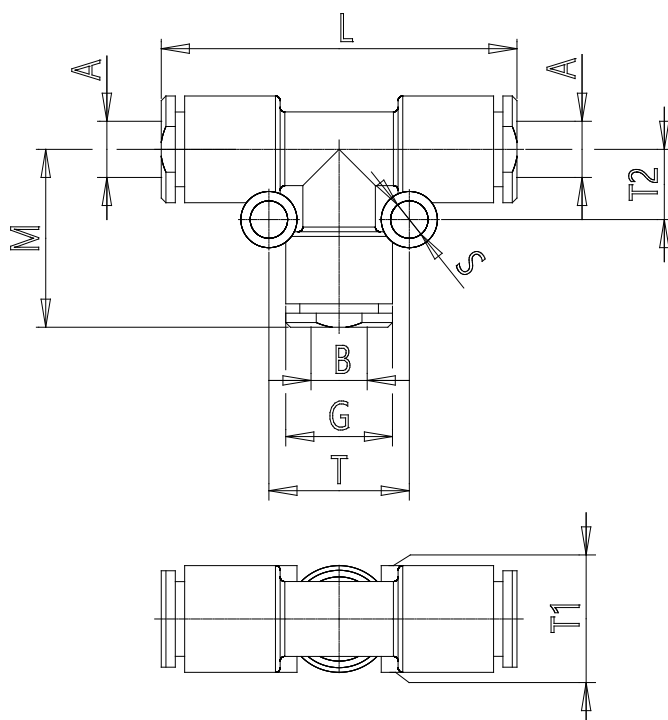

## Mod. B7540 - Fittings Series 7000 - Beverage

Product code: B7540 6

Datasheet creation date: 10/03/2025 02:44

Check the most updated document online [click here](#)

### TECHNICAL DATA

Mod.	B7540 6
------	---------

## Mod. B7540 - Fittings Series 7000 - Beverage

Product code: B7540 6

### DIMENSIONS

A (mm)	6
B (mm)	6
G (mm)	11.4
L (mm)	38
M (mm)	19.0
S (mm)	4
T (mm)	15
T1 (mm)	11.4
T2 (mm)	7.5
Weight (g)	9