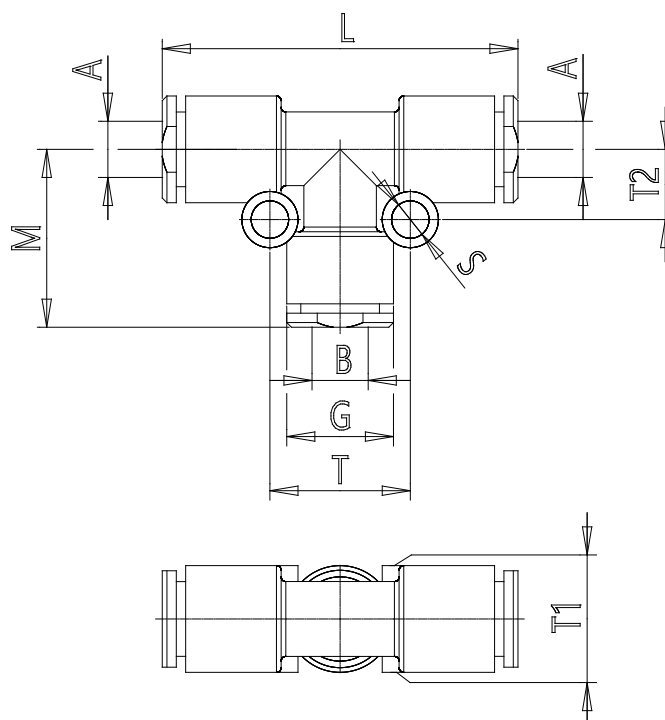

## Mod. B7540 - Fittings Series 7000 - Beverage

Product code: B7540 8

Datasheet creation date: 10/03/2025 02:44

Check the most updated document online [click here](#)

### ■ TECHNICAL DATA

Mod.	B7540 8
------	---------

## Mod. B7540 - Fittings Series 7000 - Beverage

Product code: B7540 8

### DIMENSIONS

<b>A (mm)</b>	8
<b>B (mm)</b>	8
<b>G (mm)</b>	13.7
<b>L (mm)</b>	43
<b>M (mm)</b>	21.5
<b>S (mm)</b>	4
<b>T (mm)</b>	17
<b>T1 (mm)</b>	13.7
<b>T2 (mm)</b>	8.5
<b>Weight (g)</b>	14