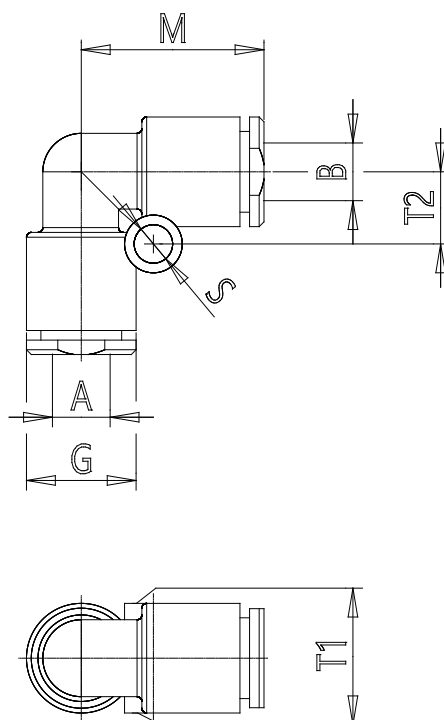

Mod. B7550 - Fittings Series 7000 - Beverage

Product code: B7550 4

Datasheet creation date: 10/03/2025 02:44

Check the most updated document online [click here](#)

TECHNICAL DATA

Mod.	B7550 4
------	---------

Mod. B7550 - Fittings Series 7000 - Beverage

Product code: B7550 4

DIMENSIONS

A (mm)	4
B (mm)	4
G (mm)	9.2
M (mm)	17.0
S (mm)	4
T1 (mm)	9.2
T2 (mm)	6.5
Weight (g)	4