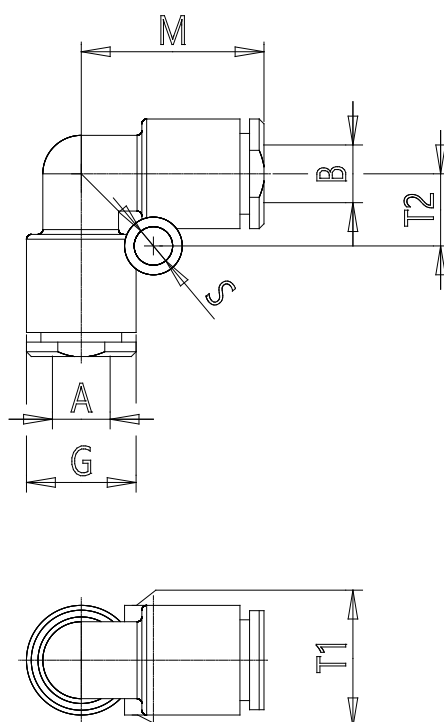

## Mod. B7550 - Fittings Series 7000 - Beverage

Product code: B7550 6

Datasheet creation date: 10/03/2025 02:44

Check the most updated document online [click here](#)

### TECHNICAL DATA

Mod.	B7550 6
------	---------

## Mod. B7550 - Fittings Series 7000 - Beverage

Product code: B7550 6

### **■ DIMENSIONS**

<b>A (mm)</b>	6
<b>B (mm)</b>	6
<b>G (mm)</b>	11.4
<b>M (mm)</b>	19.0
<b>S (mm)</b>	4
<b>T1 (mm)</b>	11.4
<b>T2 (mm)</b>	7.5
<b>Weight (g)</b>	6