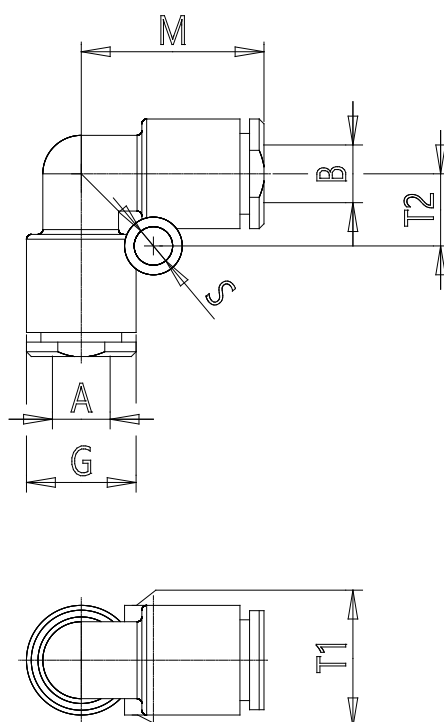

## Mod. B7550 - Fittings Series 7000 - Beverage

Product code: B7550 8

Datasheet creation date: 10/03/2025 02:44

Check the most updated document online [click here](#)

### TECHNICAL DATA

Mod.	B7550 8
------	---------

## Mod. B7550 - Fittings Series 7000 - Beverage

Product code: B7550 8

### DIMENSIONS

<b>A (mm)</b>	8
<b>B (mm)</b>	8
<b>G (mm)</b>	13.7
<b>M (mm)</b>	21.5
<b>S (mm)</b>	4
<b>T1 (mm)</b>	13.7
<b>T2 (mm)</b>	8.5
<b>Weight (g)</b>	9