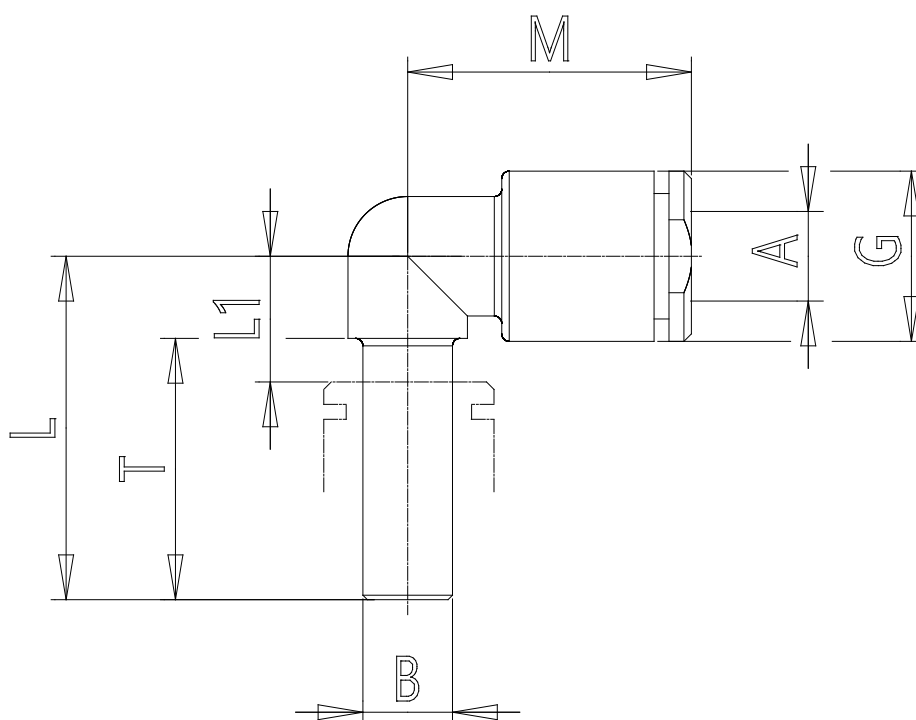

Mod. B7555 - Fittings Series 7000 - Beverage

Product code: B7555 4-4

Datasheet creation date: 10/03/2025 02:44

Check the most updated document online [click here](#)

■ TECHNICAL DATA

Mod.	B7555 4-4
------	-----------

Mod. B7555 - Fittings Series 7000 - Beverage

Product code: B7555 4-4

DIMENSIONS

A (mm)	4
B (mm)	4
G (mm)	9.2
L (mm)	21
L1 (mm)	7
M (mm)	17.0
T (mm)	16.5
Weight (g)	2