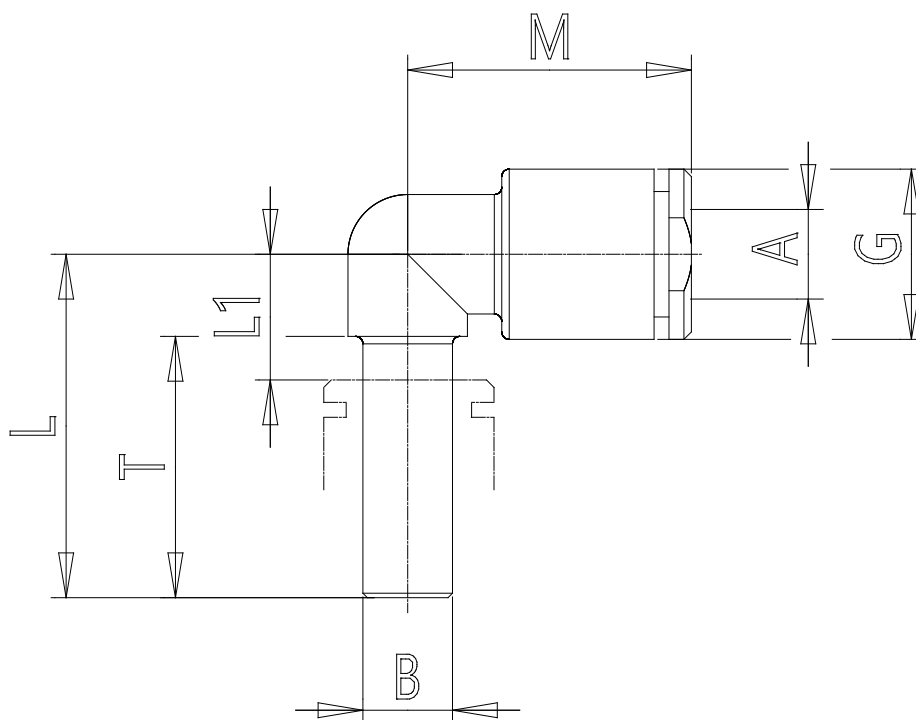

Mod. B7555 - Fittings Series 7000 - Beverage

Product code: B7555 6-6

Datasheet creation date: 10/03/2025 02:44

Check the most updated document online [click here](#)

TECHNICAL DATA

Mod.	B7555 6-6
------	-----------

Mod. B7555 - Fittings Series 7000 - Beverage

Product code: B7555 6-6

DIMENSIONS

A (mm)	6
B (mm)	6
G (mm)	11.4
L (mm)	23
L1 (mm)	8
M (mm)	19.0
T (mm)	17.5
Weight (g)	4