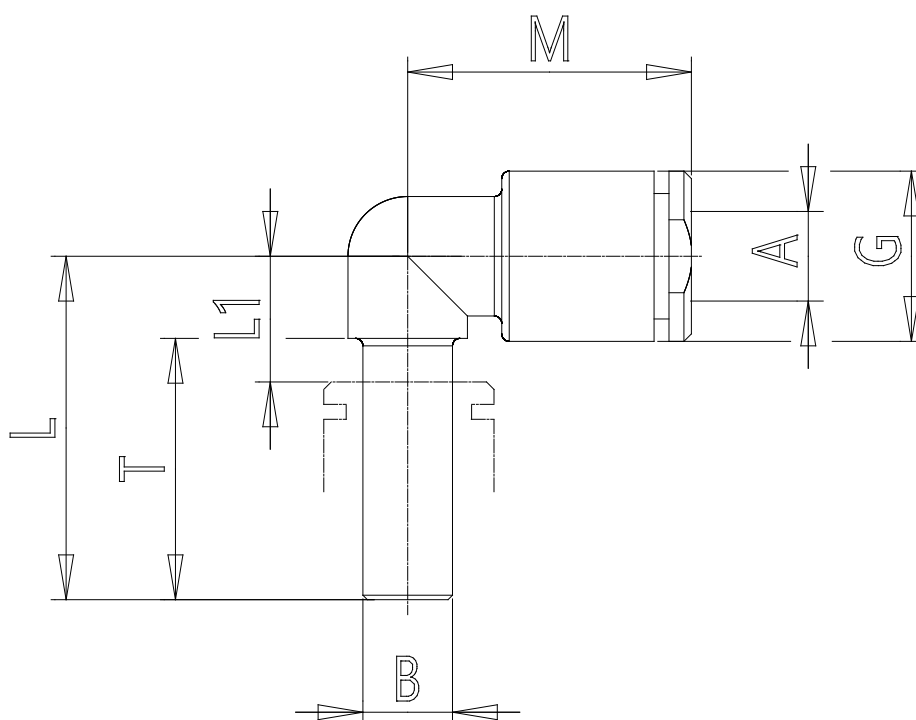

Mod. B7555 - Fittings Series 7000 - Beverage

Product code: B7555 8-8

Datasheet creation date: 10/03/2025 02:45

Check the most updated document online [click here](#)

TECHNICAL DATA

Mod.	B7555 8-8
------	-----------

Mod. B7555 - Fittings Series 7000 - Beverage

Product code: B7555 8-8

DIMENSIONS

A (mm)	8
B (mm)	8
G (mm)	13.7
L (mm)	25
L1 (mm)	9
M (mm)	21.5
T (mm)	18.5
Weight (g)	5