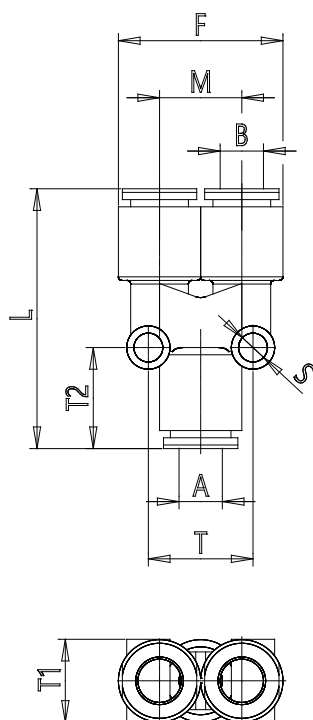

## Mod. B7560 - Fittings Series 7000 - Beverage

Product code: B7560 6

Datasheet creation date: 10/03/2025 02:45

Check the most updated document online [click here](#)

### TECHNICAL DATA

Mod.	B7560 6
------	---------

## Mod. B7560 - Fittings Series 7000 - Beverage

Product code: B7560 6

### DIMENSIONS

<b>A (mm)</b>	6
<b>B (mm)</b>	6
<b>E (mm)</b>	21.2
<b>F (mm)</b>	23.0
<b>H (mm)</b>	7.5
<b>L (mm)</b>	36.0
<b>M (mm)</b>	11.4
<b>S (mm)</b>	4
<b>T (mm)</b>	14.5
<b>T1 (mm)</b>	11.5
<b>T2 (mm)</b>	14
<b>Weight (g)</b>	9