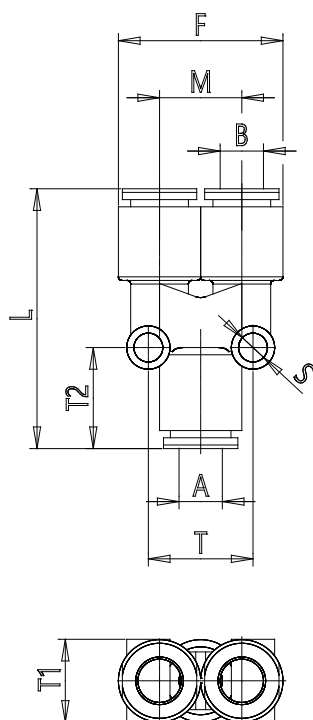

## Mod. B7560 - Fittings Series 7000 - Beverage

Product code: B7560 8

Datasheet creation date: 10/03/2025 02:45

Check the most updated document online [click here](#)

### ■ TECHNICAL DATA

|      |         |
|------|---------|
| Mod. | B7560 8 |
|------|---------|

## Mod. B7560 - Fittings Series 7000 - Beverage

Product code: B7560 8

### DIMENSIONS

|                   |      |
|-------------------|------|
| <b>A (mm)</b>     | 8    |
| <b>B (mm)</b>     | 8    |
| <b>E (mm)</b>     | 22.3 |
| <b>F (mm)</b>     | 27.2 |
| <b>H (mm)</b>     | 7.5  |
| <b>L (mm)</b>     | 41.5 |
| <b>M (mm)</b>     | 13.5 |
| <b>S (mm)</b>     | 4    |
| <b>T (mm)</b>     | 17.0 |
| <b>T1 (mm)</b>    | 14.0 |
| <b>T2 (mm)</b>    | 15   |
| <b>Weight (g)</b> | 15   |