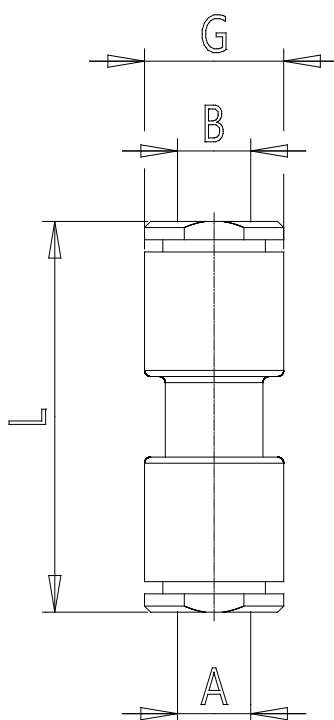

## Mod. B7580 - Fittings Series 7000 - Beverage

Product code: B7580 6

Datasheet creation date: 10/03/2025 02:45

Check the most updated document online [click here](#)

### ■ TECHNICAL DATA

Mod.	B7580 6
------	---------

## Mod. B7580 - Fittings Series 7000 - Beverage

Product code: B7580 6

### **DIMENSIONS**

<b>A (mm)</b>	6
<b>B (mm)</b>	6
<b>G (mm)</b>	11.4
<b>L (mm)</b>	32.0
<b>Weight (g)</b>	6