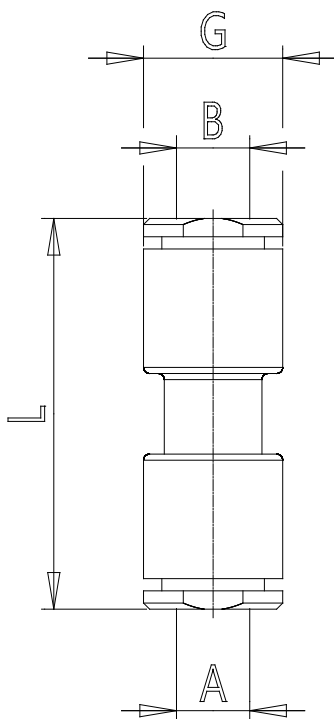

Mod. B7580 - Fittings Series 7000 - Beverage

Product code: B7580 8

Datasheet creation date: 10/03/2025 02:45

Check the most updated document online [click here](#)

TECHNICAL DATA

Mod.	B7580 8
------	---------

Mod. B7580 - Fittings Series 7000 - Beverage

Product code: B7580 8

DIMENSIONS

A (mm)	8
B (mm)	8
G (mm)	13.7
L (mm)	35.4
Weight (g)	8