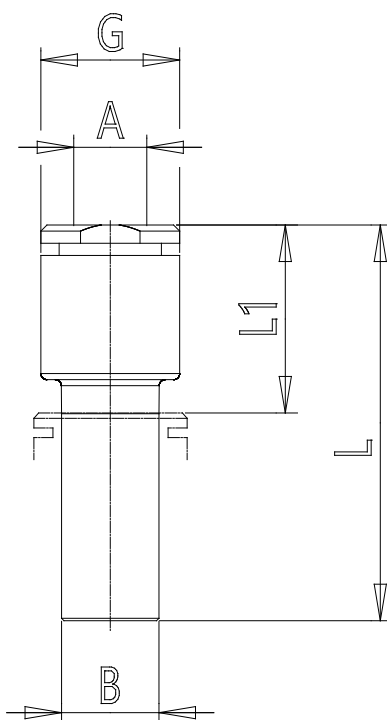

Mod. B7800 - Fittings Series 7000 - Beverage

Product code: B7800 4-6

Datasheet creation date: 10/03/2025 02:45

Check the most updated document online [click here](#)

TECHNICAL DATA

Mod.	B7800 4-6
------	-----------

Mod. B7800 - Fittings Series 7000 - Beverage

Product code: B7800 4-6

DIMENSIONS

A (mm)	4
B (mm)	6
G (mm)	9.3
L (mm)	29.5
L1 (mm)	14.0
Weight (g)	2