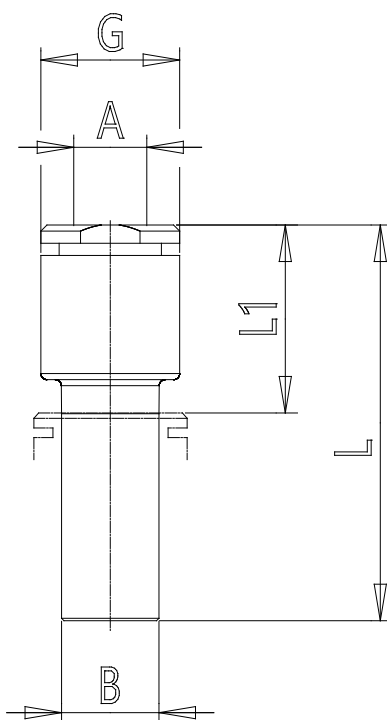

## Mod. B7800 - Fittings Series 7000 - Beverage

Product code: B7800 4-8

Datasheet creation date: 10/03/2025 02:45

Check the most updated document online [click here](#)

### TECHNICAL DATA

Mod.	B7800 4-8
------	-----------

## Mod. B7800 - Fittings Series 7000 - Beverage

Product code: B7800 4-8

### DIMENSIONS

<b>A (mm)</b>	4
<b>B (mm)</b>	8
<b>G (mm)</b>	9.3
<b>L (mm)</b>	30.5
<b>L1 (mm)</b>	14.0
<b>Weight (g)</b>	3