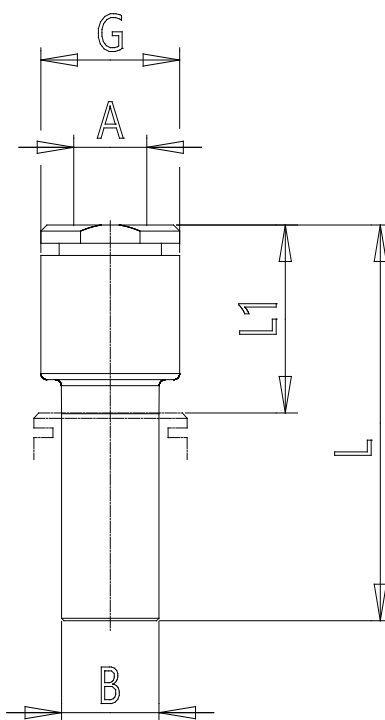

Mod. B7800 - Fittings Series 7000 - Beverage

Product code: B7800 6-8

Datasheet creation date: 10/03/2025 02:45

Check the most updated document online [click here](#)

TECHNICAL DATA

Mod.	B7800 6-8
------	-----------

Mod. B7800 - Fittings Series 7000 - Beverage

Product code: B7800 6-8

DIMENSIONS

A (mm)	6
B (mm)	8
G (mm)	11.4
L (mm)	32.5
L1 (mm)	15.5
Weight (g)	4