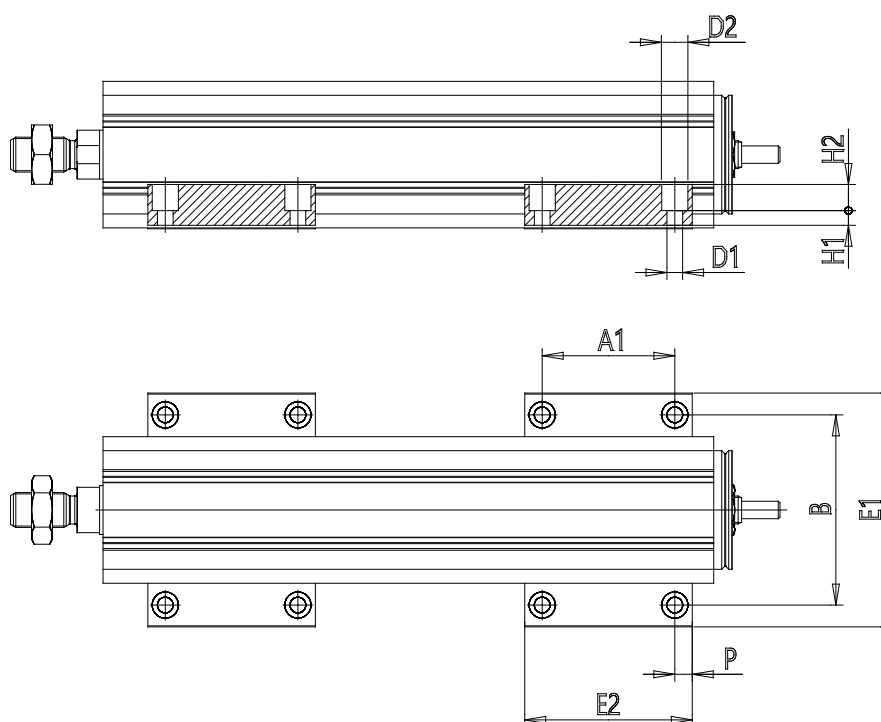

Side clamping bracket Mod. BG - Mod. BG

Product code: BG-3E-20

Datasheet creation date: 07/03/2025 15:38

Check the most updated document online [click here](#)

TECHNICAL DATA

Mod.	BG-3E-20
------	----------

Side clamping bracket Mod. BG - Mod. BG

Product code: BG-3E-20

DIMENSIONS

E1 (mm)	60
E2 (mm)	48
P (mm)	5
A1 (mm)	38
B (mm)	47.5
Screw	M4
D1 (mm)	4.5
D2 (mm)	7.5
H1 (mm)	5.0
H2 (mm)	5.5
Weight (g)	31