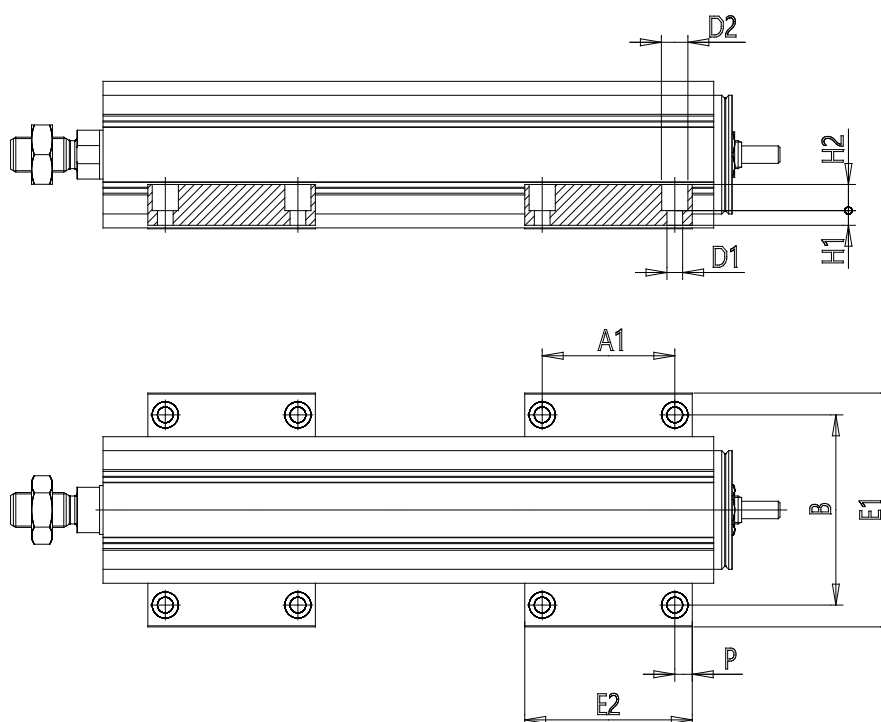

Side clamping bracket Mod. BG - Mod. BG

Product code: BG-3E-32

Datasheet creation date: 07/03/2025 15:38

Check the most updated document online [click here](#)

TECHNICAL DATA

Mod.	BG-3E-32
------	----------

Side clamping bracket Mod. BG - Mod. BG

Product code: BG-3E-32

DIMENSIONS

E1 (mm)	67
E2 (mm)	48
P (mm)	5
A1 (mm)	38
B (mm)	54.5
Screw	M4
D1 (mm)	4.5
D2 (mm)	7.5
H1 (mm)	5.0
H2 (mm)	7.5
Weight (g)	35