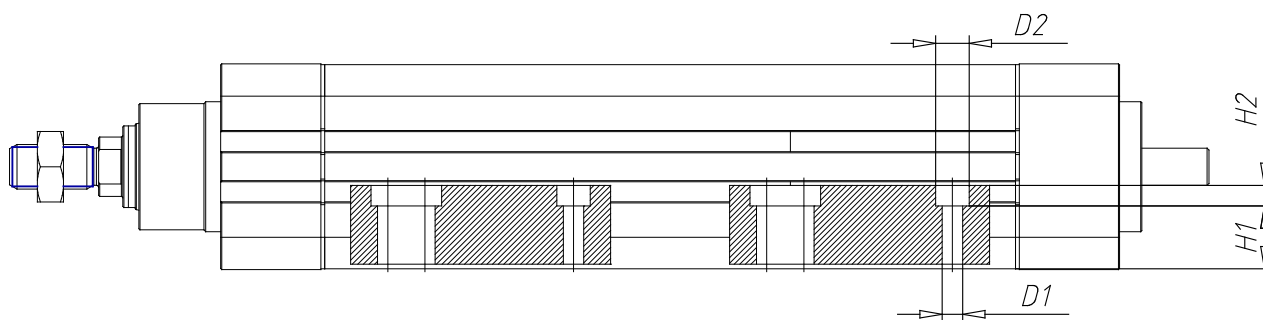

Side clamping bracket - Mod. BG

Product code: BG-6E-100

Datasheet creation date: 07/03/2025 15:44

Check the most updated document online [click here](#)

TECHNICAL DATA

Mod.	BG-6E-100
------	-----------

Side clamping bracket - Mod. BG

Product code: BG-6E-100

DIMENSIONS

Mod.	BG-6E-100
------	-----------