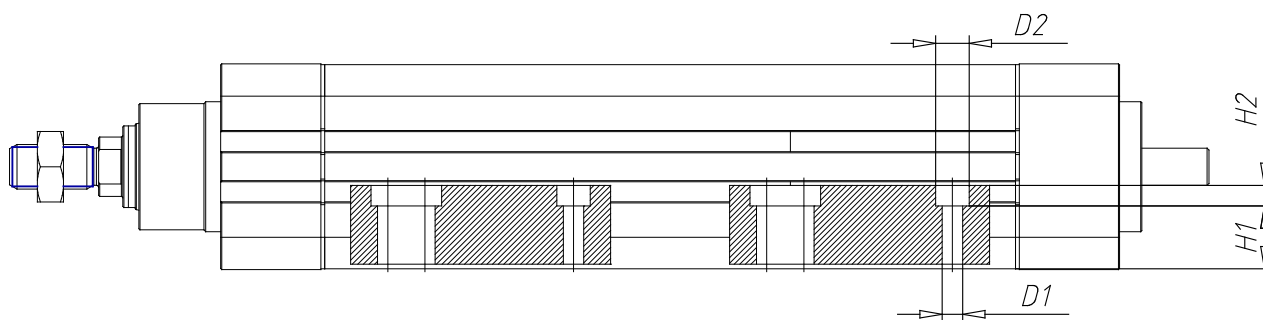

Side clamping bracket - Mod. BG

Product code: BG-6E-32

Datasheet creation date: 07/03/2025 15:44

Check the most updated document online [click here](#)

TECHNICAL DATA

Mod.	BG-6E-32
------	----------

Side clamping bracket - Mod. BG

Product code: BG-6E-32

DIMENSIONS

Mod.	BG-6E-32
------	----------