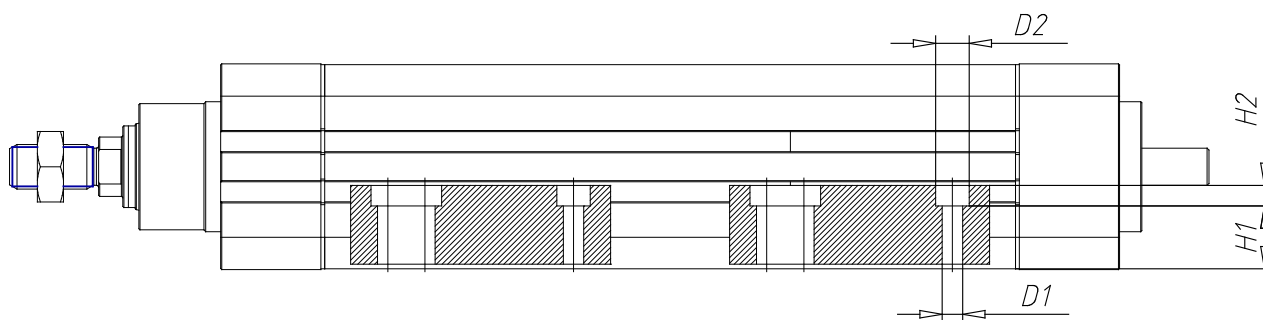

Side clamping bracket - Mod. BG

Product code: BG-6E-40

Datasheet creation date: 07/03/2025 15:44

Check the most updated document online [click here](#)

TECHNICAL DATA

Mod.	BG-6E-40
------	----------

Side clamping bracket - Mod. BG

Product code: BG-6E-40

DIMENSIONS

Mod.	BG-6E-40
------	----------