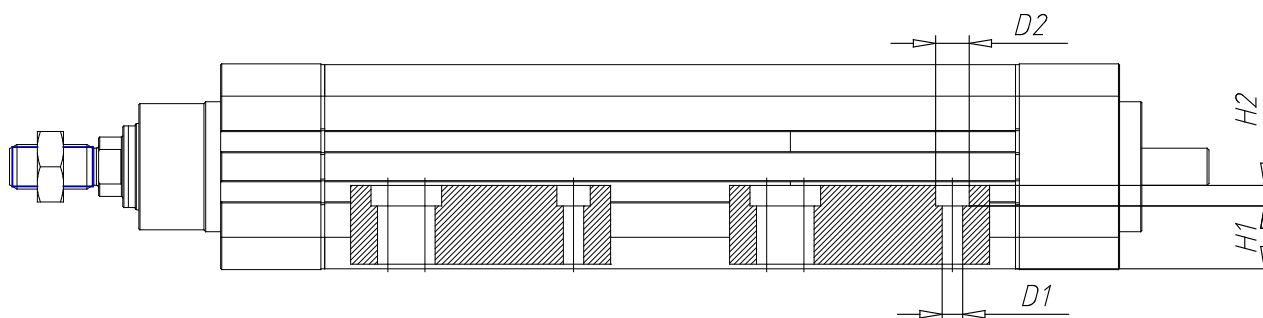

Side clamping bracket - Mod. BG

Product code: BG-6E-50

Datasheet creation date: 07/03/2025 15:44

Check the most updated document online [click here](#)

TECHNICAL DATA

Mod.	BG-6E-50
------	----------

Side clamping bracket - Mod. BG

Product code: BG-6E-50

DIMENSIONS

Mod.	BG-6E-50
------	----------