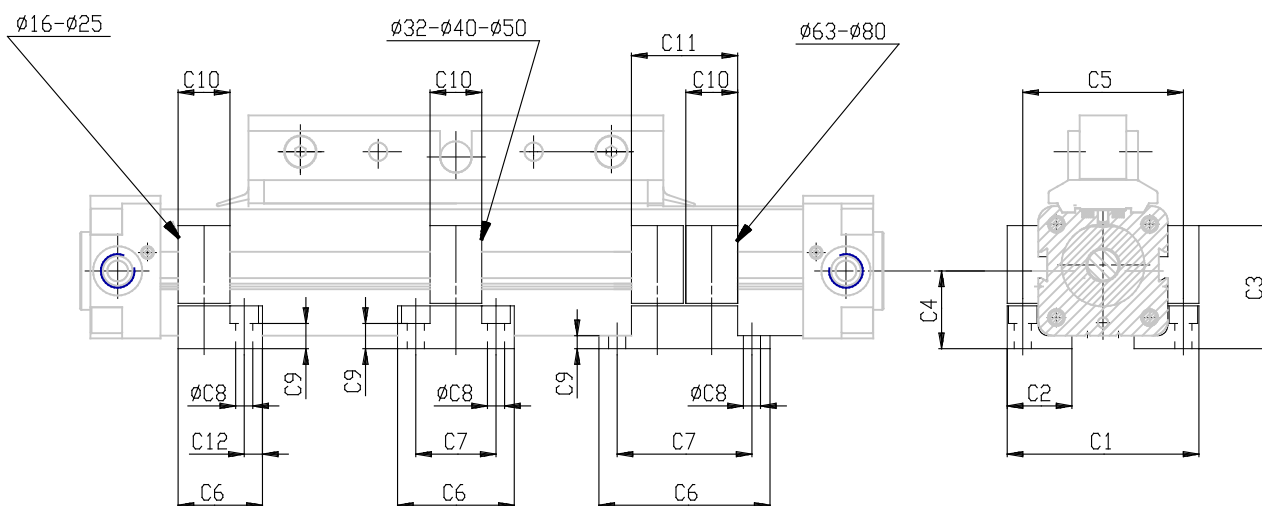

Intermediate brackets - Mod. BH-50

Product code: BH-50-16

Datasheet creation date: 07/03/2025 15:59

Check the most updated document online [click here](#)

TECHNICAL DATA

Mod.	BH-50-16
------	----------

Intermediate brackets - Mod. BH-50

Product code: BH-50-16

DIMENSIONS

C1 (mm)	42
C2 (mm)	12
C3 (mm)	25.0
C4 (mm)	15
C5 (mm)	34
C6 (mm)	20
C7 (mm)	0
C8 (mm)	3.4
C9 (mm)	4.5
C10 (mm)	12
C11 (mm)	0
C12 (mm)	4