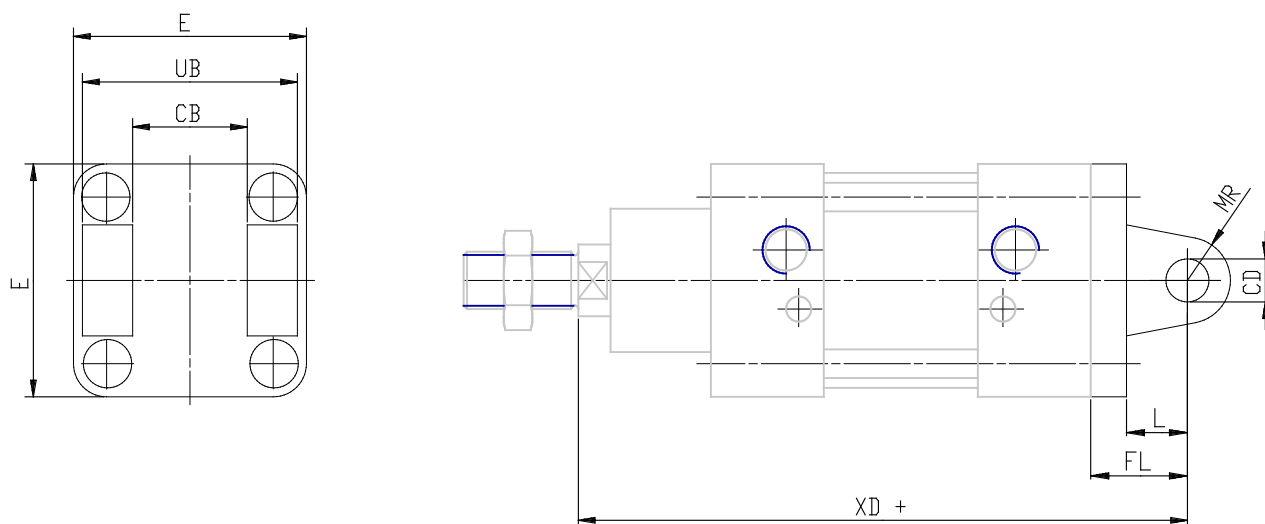

## Rear trunnion, female - Mod. C-H-90

Product code: C-H-90-100

Datasheet creation date: 07/03/2025 15:52

Check the most updated document online [click here](#)

### TECHNICAL DATA

Mod.	C-H-90-100
------	------------

## Rear trunnion, female - Mod. C-H-90

Product code: C-H-90-100

### DIMENSIONS

<b>CB (mm)</b>	60
<b>Ø CD (mm)</b>	20
<b>E (mm)</b>	115
<b>FL (mm)</b>	41
<b>L (mm)</b>	25
<b>MR (mm)</b>	20
<b>UB (mm)</b>	110
<b>XD (mm)</b>	230