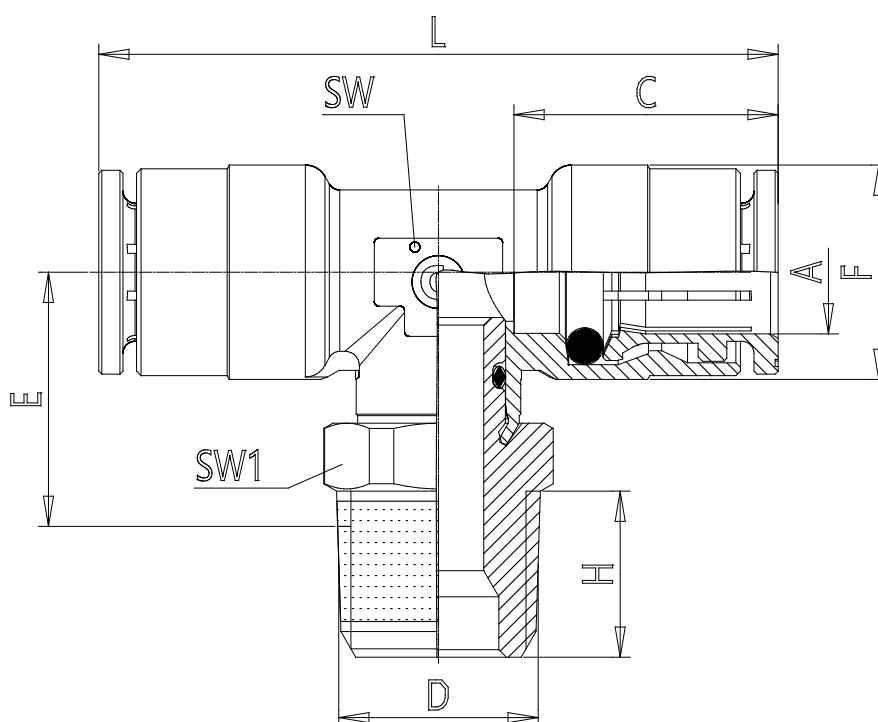

## Mod. C6430 - Series 6000 fittings

Product code: C6430 10-1/4

Datasheet creation date: 10/03/2025 09:24

Check the most updated document online [click here](#)

### TECHNICAL DATA

Mod.	C6430 10-1/4
------	--------------

## Mod. C6430 - Series 6000 fittings

Product code: C6430 10-1/4

### DIMENSIONS

<b>A (mm)</b>	10
<b>D</b>	G1/4
<b>C (mm)</b>	20.2
<b>E (mm)</b>	19.0
<b>F (mm)</b>	15.4
<b>H (mm)</b>	11.0
<b>L (mm)</b>	52
<b>SW (mm)</b>	13
<b>SW1 (mm)</b>	14
<b>Weight (g)</b>	59